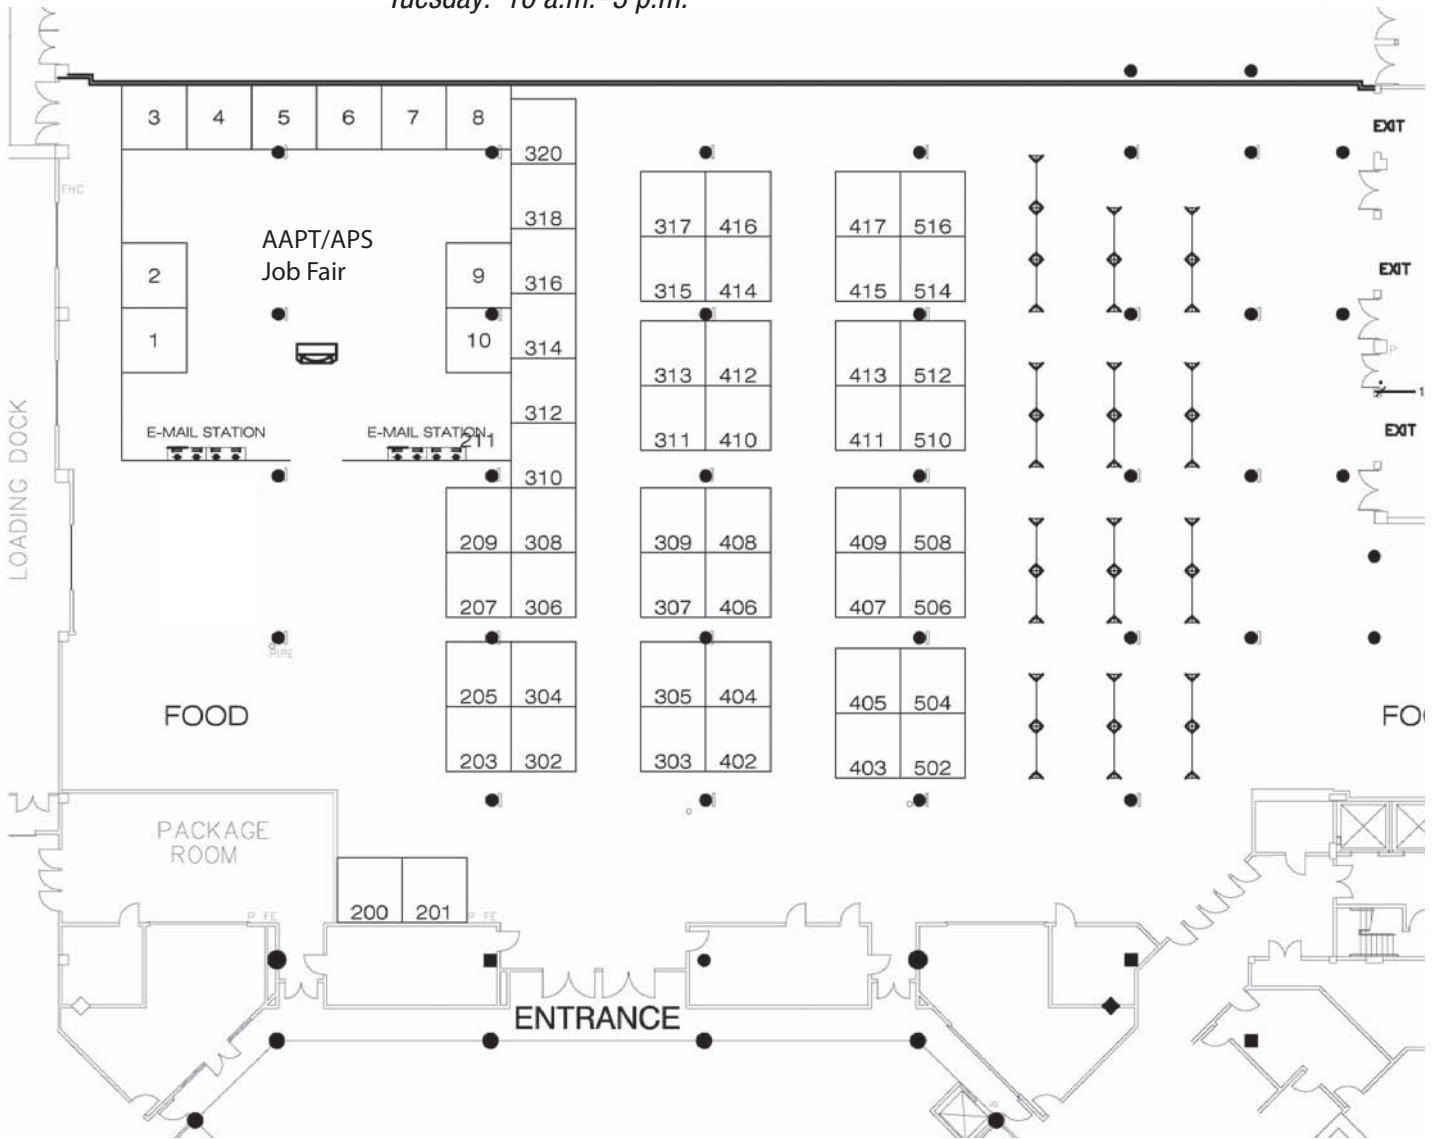

Exhibit Hall – C & B South

Hours: Sunday: 7–9 p.m.

Monday: 10 a.m.–6 p.m.

Tuesday: 10 a.m.–3 p.m.

KEY:

318, 320:	AAPT	405:	PASCO scientific
315:	APS	303, 305:	Pearson
203:	Arbor Scientific	311:	Physics Enterprises
306, 308:	Brooks/Cole Cengage	317:	Physics Teacher Education Coalition
413:	Cambridge University Press	411:	Physics2000.com
302, 304:	CENCO- Sargent Welch	312:	Society of Physics Students
316:	ComPadre	200:	Struck Innovative Systeme GmbH
313:	Computing in Science & Engineering	410:	SVS LABS
502:	CPO Science	406, 408:	TeachSpin, Inc.
415:	CRC Press/ Taylor & Francis	307:	Vernier Software & Technology
412:	Design Simulations	403:	W.H. Freeman and Co.
506, 508:	Educational Innovations	309:	W.W. Norton and Co.
504:	JHU Center for Talented Youth	310:	WebAssign
407, 409:	McGraw Hill Higher Education	201:	WEINER/Plein & Baus
205:	Oxford University Press	402, 404:	John Wiley & Sons, Inc.