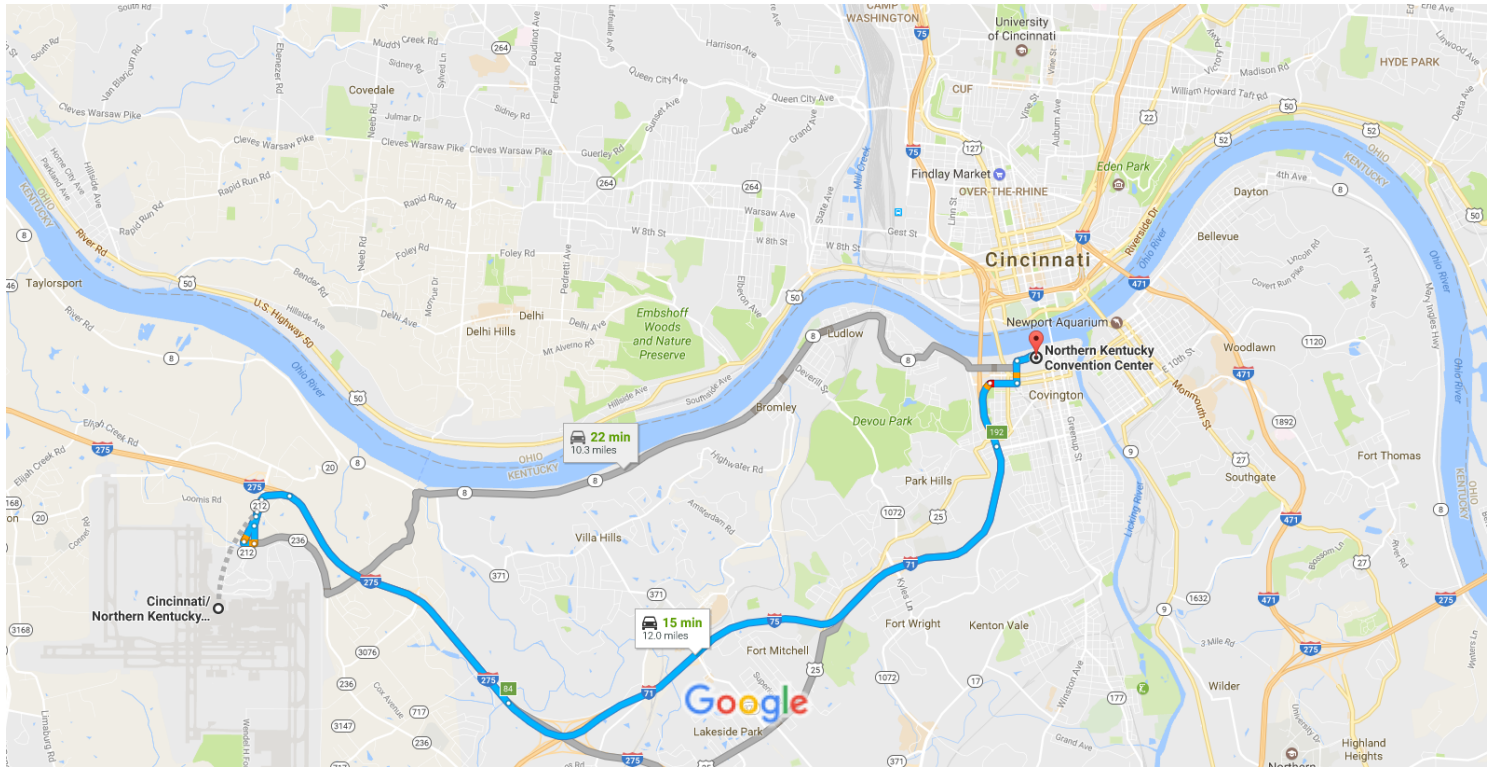

Cincinnati/Northern Kentucky International Airport to Northern Kentucky Convention Center

Drive 12.0 miles, 15 min

Map data ©2017 Google 1 mi

via I-275 E and I-71 N/I-75 N
Fastest route, the usual traffic

15 min
12.0 miles

via I-275 E

19 min
12.6 miles

via KY-8 E

22 min
10.3 miles