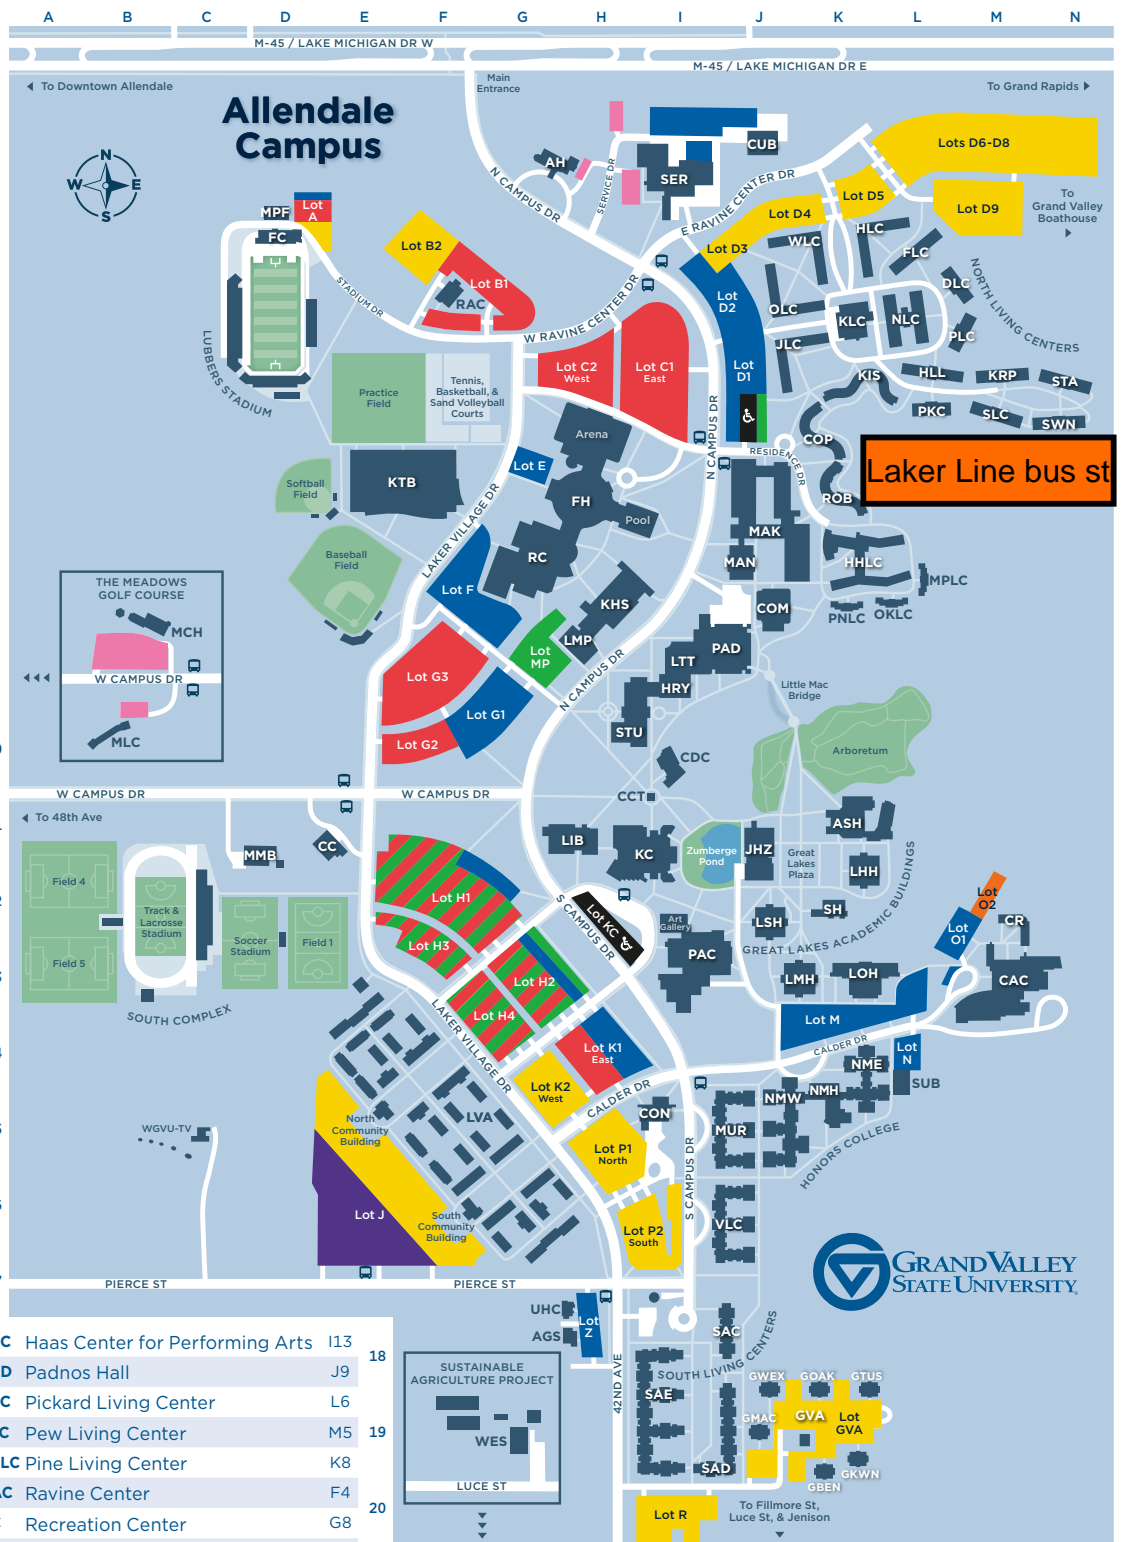

PAC	Haas Center for Performing Arts	I13
PAD	Padnos Hall	J9
PKC	Pickard Living Center	L6
PLC	Pew Living Center	M5
PNLC	Pine Living Center	K8
RAC	Ravine Center	F4
RC	Recreation Center	G8
ROB	Robinson Living Center	K7
SAC	South C	J18
SAD	South D	J19
SAE	South E	I19
SER	Service Building	I2
SH	Seidman House	K12
SLC	Seidman Living Center	M6
STA	Stafford Living Center	N5
STU	Lubbers Student Services Center	H10
SUB	South Utilities Building	L14
SWN	Swanson Living Center	N6
UHC	Campus Health Center	H17
VLC	VanSteeland Living Center	J16
WES	Wesley House	F19
WLC	Weed Living Center	K3
	Zumberge Hall (see JHZ)	

PARKING LOTS

Lot A	D3	Lot E	G6	Lot K2	G14
Lot B1	G4	Lot F	F8	Lot KC	H12
Lot B2	F3	Lot G1	G10	Lot M	K14
Lot C1	I5	Lot G2	F10	Lot MP	G9
Lot C1 East		Lot G3	F9	Lot N	L14
Lot C2	H5	Lot GVA	K19	Lot O1	M12
Lot C2 West		Lot H1	F12	Lot O2	M12
Lot D1	J5	Lot H2	G13	Lot P1	H15
Lot D2	J4	Lot H3	F13	Lot P1 North	
Lot D3	J3	Lot H4	G14	Lot P2	I16
Lot D4	J3	Lot J	E16	Lot P2 South	
Lot D5	K3	Lot K1	H14	Lot R	I20
Lots D6-D8	M2	Lot K1 East		Lot Z	H18
Lot D9	M3				

LEGEND

- Bus Stop
- ADA Only
- Allendale Resident
- Calder Resident
- Student Commuter
- Lot J Remote Commuter
- Faculty & Staff
- Short term
- Visitor (pay-to-park)

ADA-compliant spaces are available in all GVSU lots